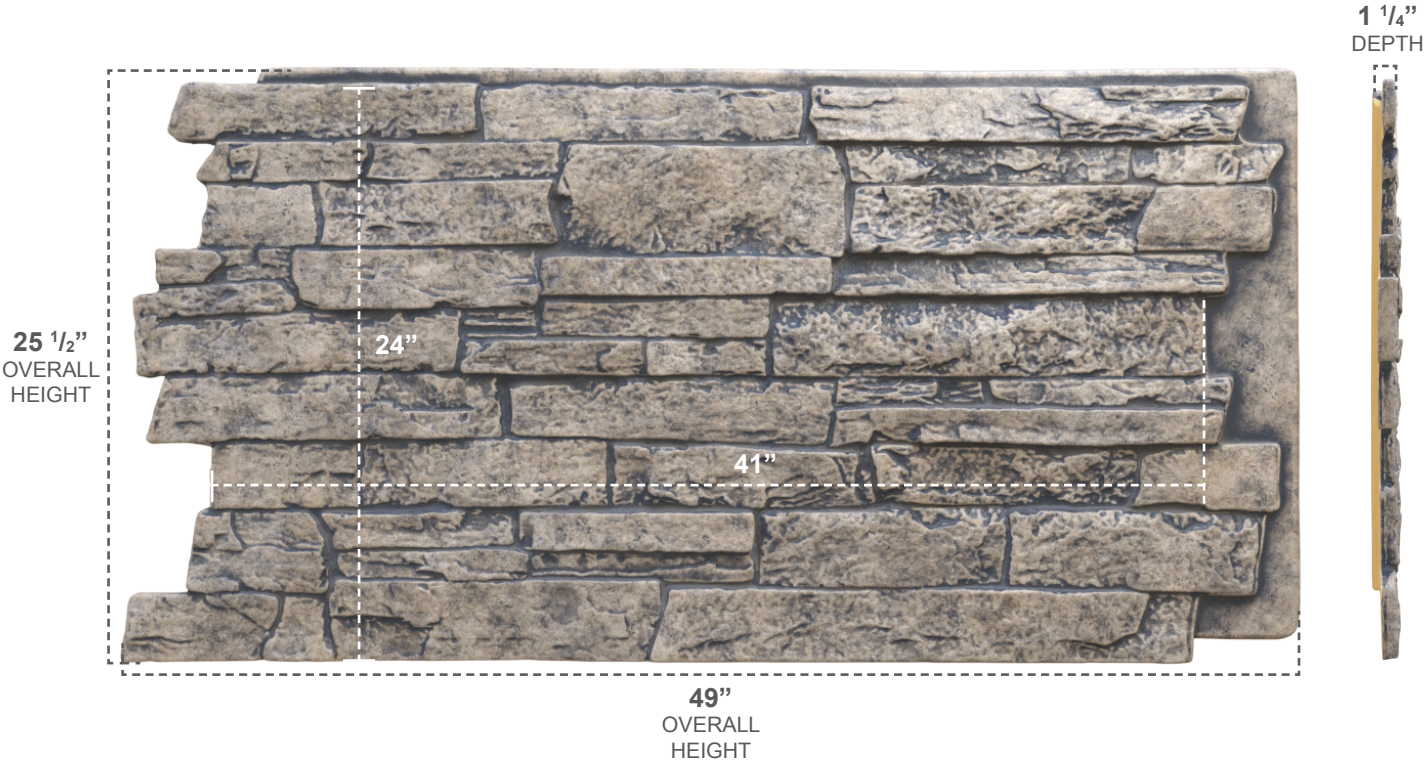

STONEWALL FAUX STONE PANELS

ACADIA LEDGE

COLOR	WIDTH	HEIGHT	DEPTH
LINEN GRAPHITE	49"	25 1/2"	1 1/4"

OTHER FINISH OPTIONS

COLFAX

SANDSTONE

SEDONA

SLATE GREY

SMOKEY RIDGE

.....
OVER 20 MORE
OPTIONS TO
CHOOSE FROM